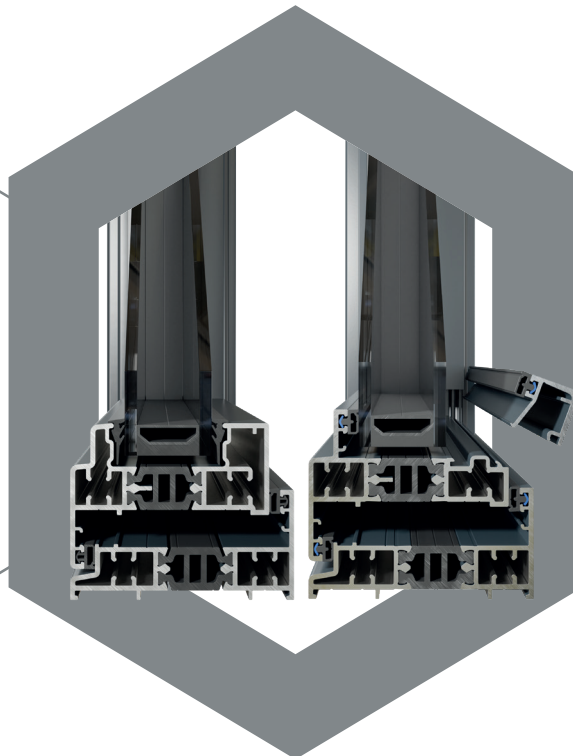

With exceptional security built into the heart of every product

The innovative construction method of the Classic system creates exceptionally strong frames, maximising the inherent strength of Sheerline's aluminium windows and doors. This coupled with our high security multipoint locking, helps keep you and your home safe and secure. Additional features like unique hinge protectors also help create outstanding levels of security.

For ultimate security, a beadless option is also available in the Classic window system which eliminates the need for separate glazing beads. Instead, our patented[†] corner jointing method securely locks the glass away within a completely sealed unit.

No window in its class is as secure.

Secured by Design

Official Police Security Initiative

For added peace of mind choose our laminate glass upgrade – for Secured by Design accreditation – the official UK Police initiative ‘designing out crime’ through physical security.*

PAS24:2016

All Sheerline windows carry PAS24:2016 enhanced security accreditation, so if you are looking for stylish aluminium windows with extra peace of mind as standard – then we have you covered.

*Classic Door awaiting testing
†Patent registration number: GB2569209